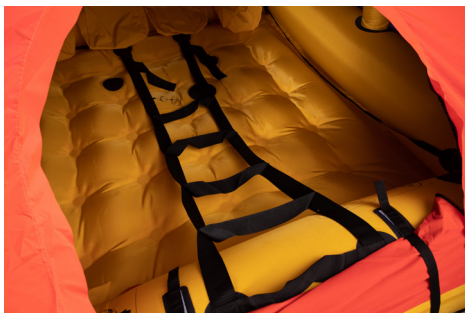

AERO ELITE LIFE RAFT

REVERE
SURVIVAL INC.

Revere Survival Inc.
5323 Highway Avenue
Jacksonville
FL 32254

If your flight plan includes time over water, Revere's Aero Elite life raft should be on your pre-flight checklist. The ultimate lightweight life raft for general aviation, the Aero Elite 4 weighs only 45 lbs!

The Aero Elite is the most compact, lightweight general aviation life raft in its class making it easy to stow and deploy. It features one large oversized 13" tube; vertical bulkheads inside divide the tube into two independent air-holding compartments, so if one compartment is punctured, the other keeps you afloat. Offering a spacious 4ft² per person, the Aero Elite includes a heavy-duty boarding ladder, an inflatable floor, automatically inflated canopy, stowage pockets, zippered windows, flashing strobe, four extra-large, 200 lb ballast pockets, an extensive survival equipment pack including USCG/SOLAS flares and much more. The Aero Elite is vacuum-packed to add greater protection against the environment and minimize servicing costs as service is required just once every three years.

Valise

www.reveresurvival.com

KEY FEATURES

- Large, oversized tube 13 inches in diameter
- Spacious 4-square feet-per-person interior
- Automatically inflated canopy
- Heavy duty boarding ladder
- Extra large weighted ballast pockets for stabilization in rough seas
- Multi-chambered tube
- Extensive equipment pack including USCG/SOLAS pyrotechnics
- Vacuum packed
- Rain Catcher
- Inflatable floor
- Stowage pockets
- Zippered windows
- Flashing strobe
- 12-Year limited Warranty on All Revere Aero Elites™
- Valid only with:
 - Required 3-Year service intervals
 - Service performed by Revere Survival Inc. - certified service stations
 - Proper installation and use in accordance with Revere Owner's Manual
 - Warranty registration