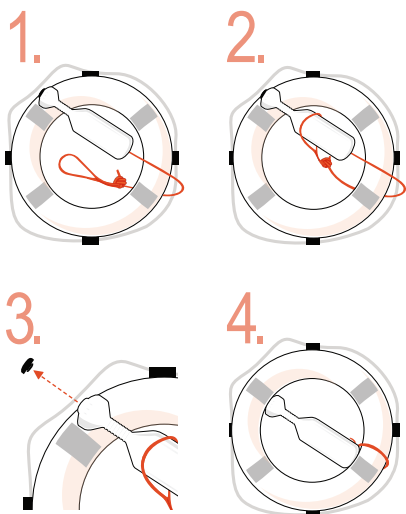

Side A

Encapsulated Life Buoy

Rescue line **Pope 30m & diameter 8mm**
Lifeline breaking load 500kg

MOUNTING INSTRUCTIONS

LALIZAS
Simply life saving

www.lalizas.com

Side B

Encapsulated Life Buoy

Rescue line **Pope 30m & diameter 8mm**
Lifeline breaking load 500kg