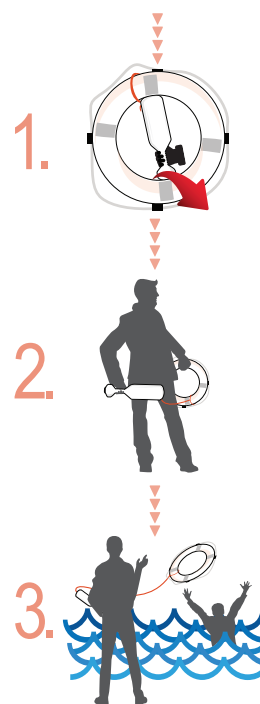

INSTRUCTIONS FOR USE

LALIZAS
Simply life saving

www.lalizas.com