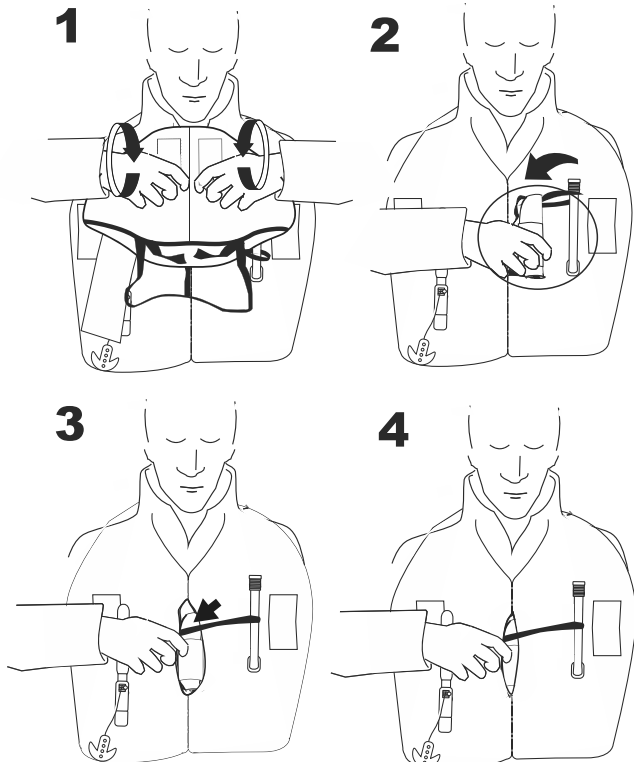

Sprayhood
ISO 12402-8
for Inflatable Lifejackets
ISO 12402-3

■ **Donning Instructions** ■

■ **Sprayhood Storage while in water** ■

■ **Sprayhood folding Instructions** ■

■ **Sprayhood Assembly on lifejackets** ■