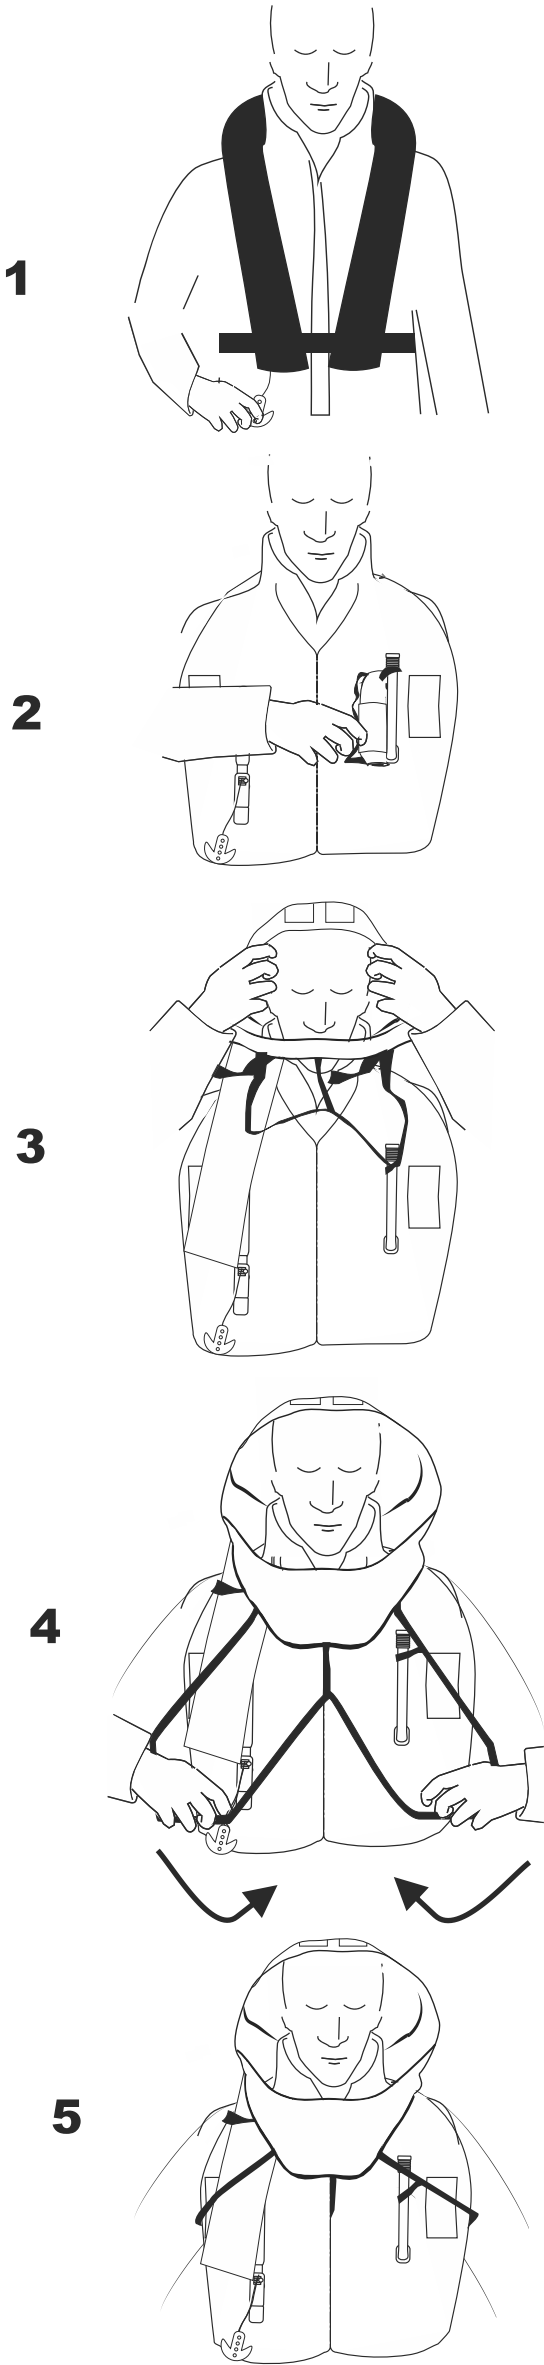

Sprayhood
ISO 12402-8
for Inflatable Lifejackets
ISO 12402-3

■ **Donning Instructions** ■

■ **Sprayhood Storage while in water** ■

■ **Sprayhood folding Instructions** ■

■ **Sprayhood Assembly on lifejackets** ■