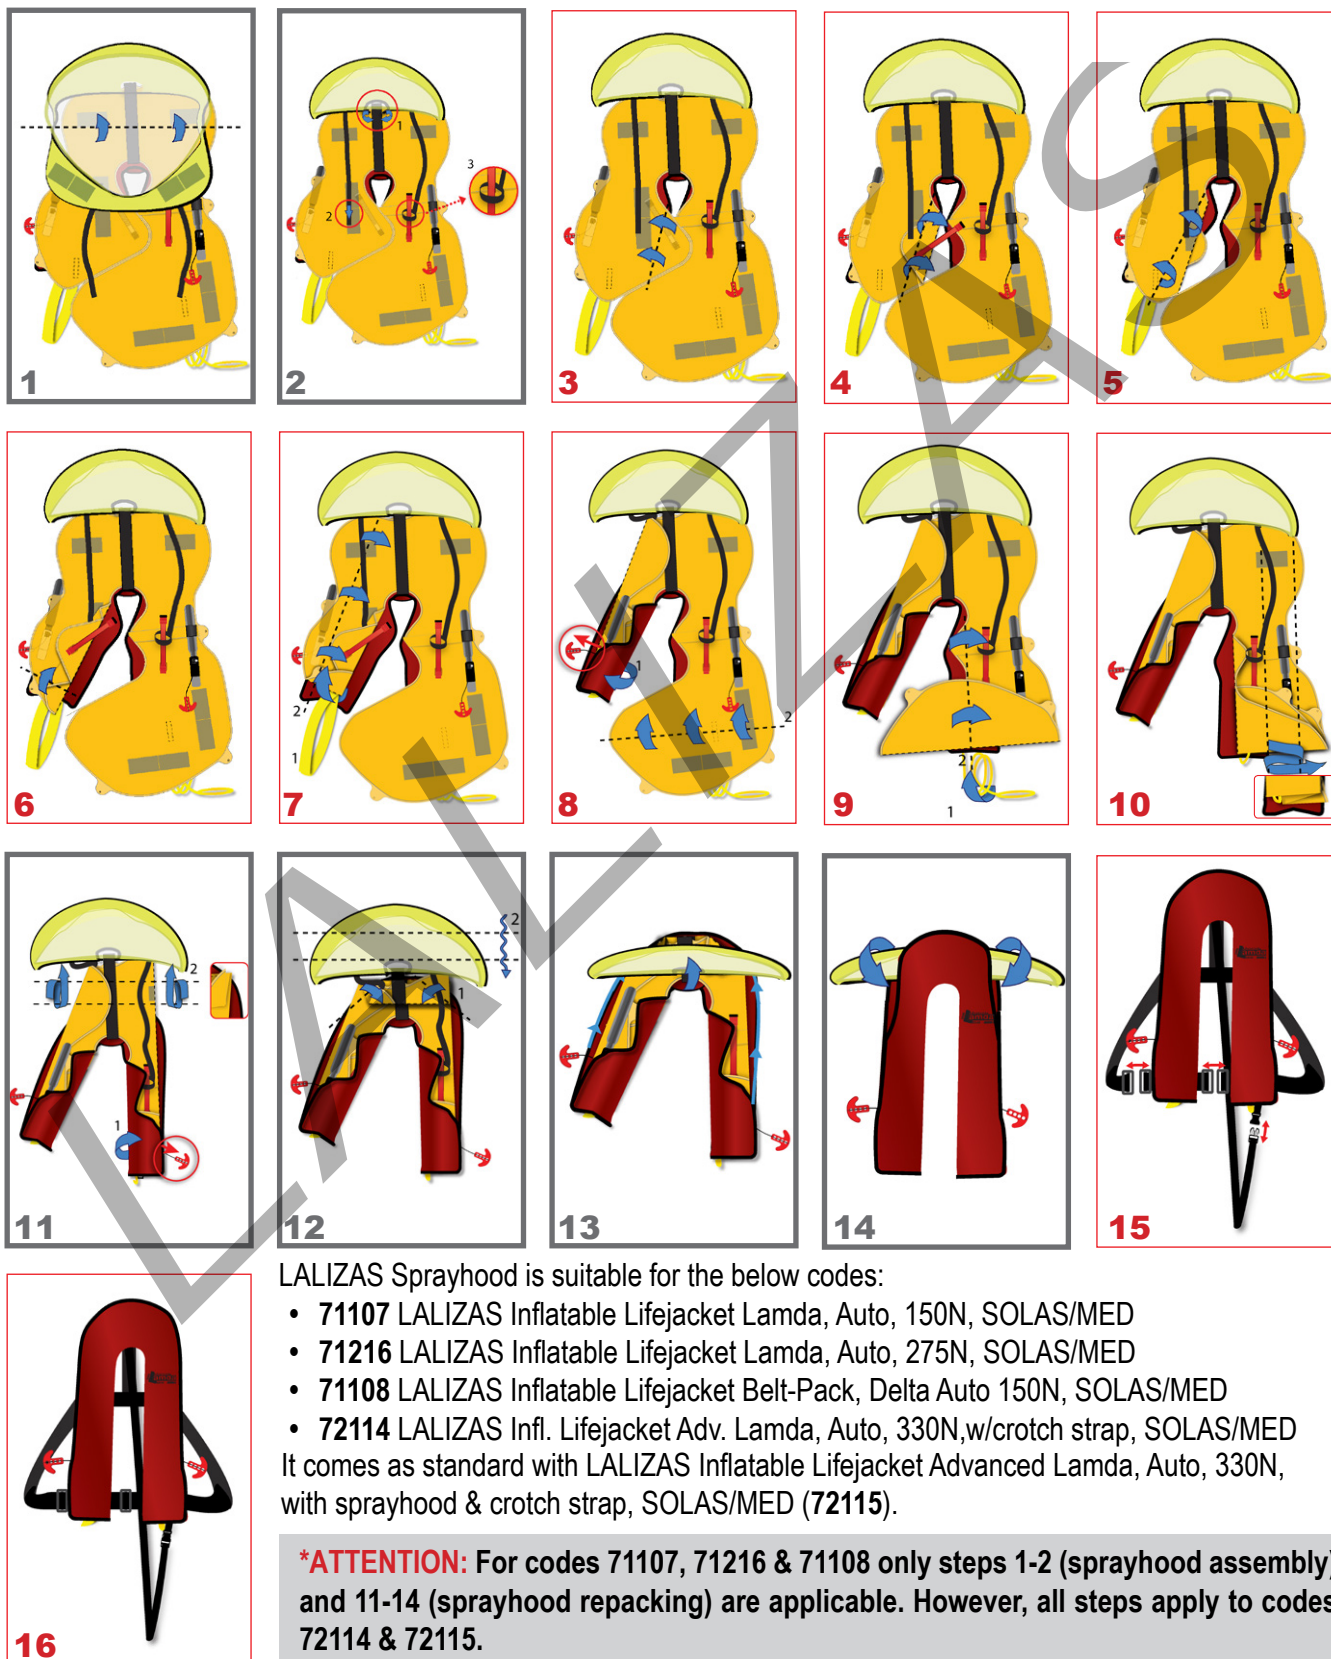

LALIZAS Sprayhood for SOLAS Inflatable Lifejackets

72113

Follow the below steps in order to properly assemble the sprayhood and repack your lifejacket*:

LALIZAS Sprayhood is suitable for the below codes:

- 71107 LALIZAS Inflatable Lifejacket Lamda, Auto, 150N, SOLAS/MED
- 71216 LALIZAS Inflatable Lifejacket Lamda, Auto, 275N, SOLAS/MED
- 71108 LALIZAS Inflatable Lifejacket Belt-Pack, Delta Auto 150N, SOLAS/MED
- 72114 LALIZAS Infl. Lifejacket Adv. Lamda, Auto, 330N,w/crotch strap, SOLAS/MED

It comes as standard with LALIZAS Inflatable Lifejacket Advanced Lamda, Auto, 330N, with sprayhood & crotch strap, SOLAS/MED (72115).

***ATTENTION:** For codes 71107, 71216 & 71108 only steps 1-2 (sprayhood assembly) and 11-14 (sprayhood repacking) are applicable. However, all steps apply to codes 72114 & 72115.